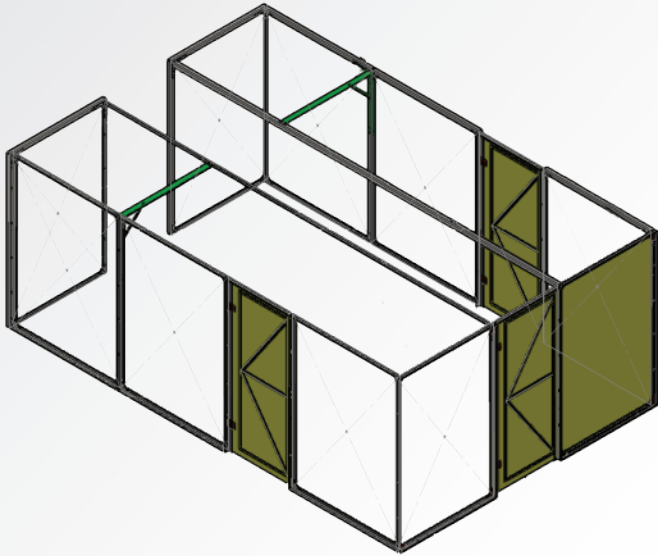

DRILL SHACK

Stanley Appleton's Drill Shacks are extremely versatile. Not only can this be used in exploration, but it can be used in almost any industry.

Our Drill Shacks are easily portable and our pre-fab construction makes it easy to set up and take down.

Complete with Lifting Lugs this drill shack can be lifted into any location you may need. With 8 foot ceiling clearance, this light weight and durable drill shack is perfect for all your needs.

Stanley Appleton's Drill Shacks are available in your choice of Steel and Aluminum.

Your options include:

- Size
- Colour
- Customized ID Plate